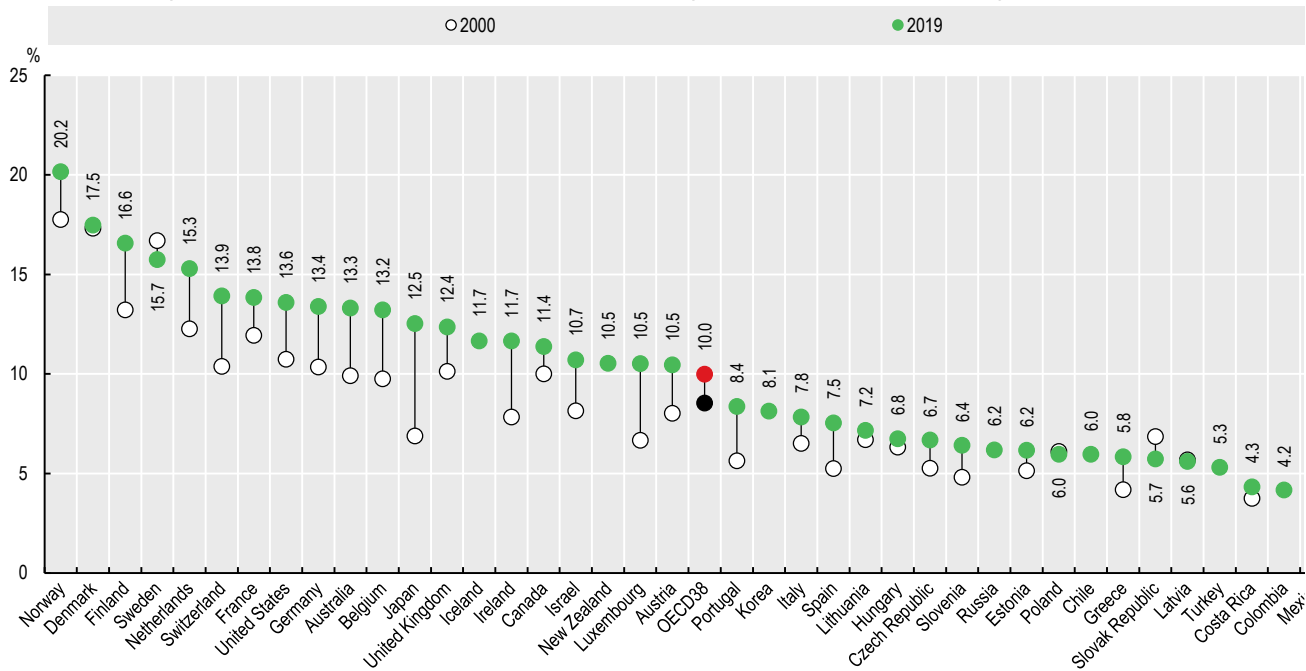

8.1. Employment in health and social work as a share of total employment, 2000 and 2019 (or nearest year)

Source: OECD National Accounts; OECD Annual Labour Force Statistics for Turkey.

This Excel file contains the data for the following figure or table:

[Health at a Glance 2021 - © OECD 2022](#)

Health workforce - Figure 8.1. Employment in health and social work as a share of total employment, 2000 and 2019 (or nearest year)

Version 1 - Last updated: 09-Nov-2021